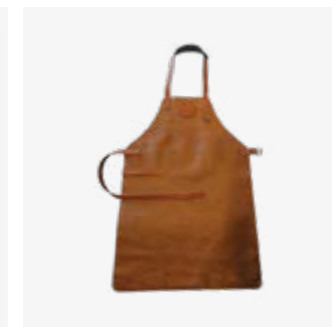

RECOMMENDED ACCESSORIES / EMPFOHLENES ZUBEHÖR

204 | Tongs

212 | Knife and Fork Set

180 | Gloves Brown

194 | Cast Iron Casserole Set 21 + 26

202 | Spatula Set

178 | Leather Apron Brown