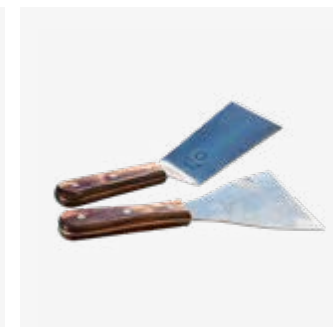

OFYR KAMADO TABLE 75 PRO+

SUITABLE FOR
BIG GREEN EGG LARGE
THE BASTARD LARGE
THE BASTARD VX LARGE

EN

The OFYR Kamado Table 75 PRO+ combines the art of kamado cooking with the classic OFYR design. It has an adjustable nest, making the table suitable for various types of kamado like The Bastard Urban Large, The Bastard VX and the Big Green Egg Large. The table is available in Corten steel with a ceramic worktop.

RECOMMENDED ACCESSORIES / EMPFOHLENES ZUBEHÖR

204 | Tongs

212 | Knife and Fork Set

180 | Gloves Brown

194 | Cast Iron Casserole Set 21 + 26

202 | Spatula Set

178 | Leather Apron Brown