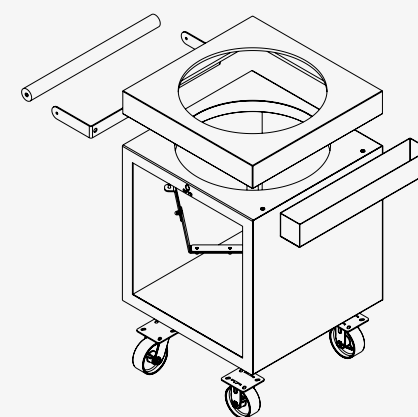

OFYR KAMADO TABLE 65 PRO BGE

FOR BIG GREEN EGG LARGE

EN

The OFYR Kamado Table 65 PRO BGE is available in both Corten and black-coated steel. This unit combines the art of kamado cooking on a Big Green Egg with the classic OFYR design. Available with a teakwood or concrete worktop.

- Before purchasing a kamado table, check which model is suitable for your cooking unit.
- There is limited storage space underneath the kamado.
- Compatible with the PRO collection and the OFYR Insert PRO Small, with and without doors.
- Units with concrete worktops can be left outside permanently. Units with teak worktops can be left outside, provided that they are covered and regularly treated with a vegetable oil.
- The Black models require more maintenance than the Corten models. Despite their high-quality coating, they are more susceptible to scratches and damage.

DE

Der OFYR Kamado Table 65 PRO BGE ist sowohl aus Cortenstahl als auch aus schwarz beschichtetem Stahl erhältlich. Es verbindet die Kunst des Kamado-Kochens auf einem Big Green Egg mit dem Stil von OFYR. Erhältlich mit einer Arbeitsfläche aus Teakholz oder Concrete.