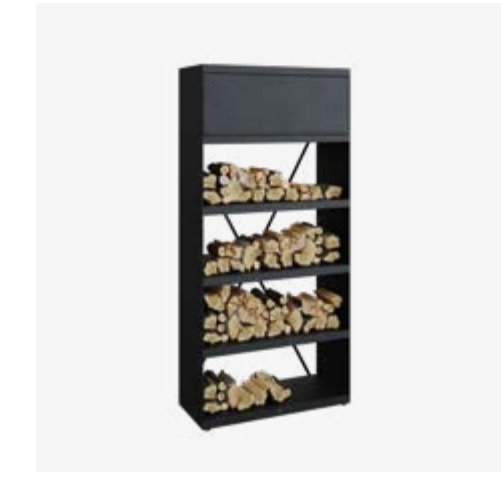

OFYR WOOD STORAGE BLACK 100

SKU CODE
WSB-100   EAN CODE
7436933034097

SPECIFICATIONS

● CORTEN   ● BLACK

Material	Corten steel	Black coated steel
Dimensions	216x100x45 cm	216x100x45 cm
Weight	91,5 kg	102 kg
Storage capacity	1 m³	1 m³

SPEZIFIKATIONEN

● CORTEN   ● BLACK

Material	Corten-Stahl	Schwarz beschichteter Stahl
Abmessungen	216x100x45 cm	216x100x45 cm
Gewicht	91,5 kg	102 kg
Speicherkapazität	1 m³	1 m³