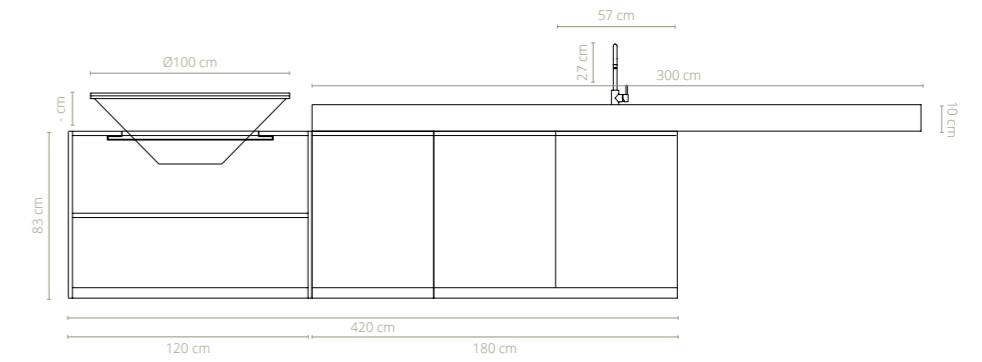

This kitchen island consists of 3 cabinets, an OFYR Plancha and a bar module for 4 to 5 people at perfect seating height. The cooking and bar modules are always placed on opposite ends, either on the outer left or outer right side of the kitchen. The optional integrated sink will always be placed next to the bar module.

SPECIFICATIONS

● PIETRA ANVERSA / GRAPHITE ● PIETRA MILANO / TAUPE

| Materials | Cooking plate | Black steel | Black steel |
|------------|-----------------|-----------------------------------|-----------------------------------|
| | Cone | Black coated steel | Black coated steel |
| | Sink | Stainless steel | Stainless steel |
| | Countertop | Ceramic | Ceramic |
| | Base | Powder coated aluminium | Powder coated aluminium |
| Dimensions | Cooking surface | 0,55 m ² | 0,55 m ² |
| | Cooking plate | Ø98x1.2 cm | Ø98x1.2 cm |
| | Sink | 57x51x23 cm | 57x51x23 cm |
| | Cooking module | 120x65x83 cm | 120x65x54 cm |
| | Cabinets | 180x65x83 cm | 180x65x83 cm |
| | Countertop | 300x65x10 cm | 300x65x10 cm |
| | Total | 420x65x93 cm | 420x65x93 cm |
| Weight | Cooking plate | 56 kg | 56 kg |
| | Cone | 20 kg | 20 kg |
| | Sink | 13.4 kg | 13.4 kg |
| | Countertop | 67 kg | 67 kg |
| | Base | 118 kg | 118 kg |
| | Total | 274,4 kg | 274,4 kg |
| | | With sink cut-out 264.4 kg | With sink cut-out 264.4 kg |

OFYR Cozinha
Sylt OFYR Plancha
Left

OFYR Cozinha
Sylt OFYR Plancha
Left with Sink

OFYR Cozinha
Sylt OFYR Plancha
Right

OFYR Cozinha
Sylt OFYR Plancha
Right with Sink

OFYR Cozinha
Sylt OFYR Plancha
Left

OFYR Cozinha
Sylt OFYR Plancha
Left with Sink