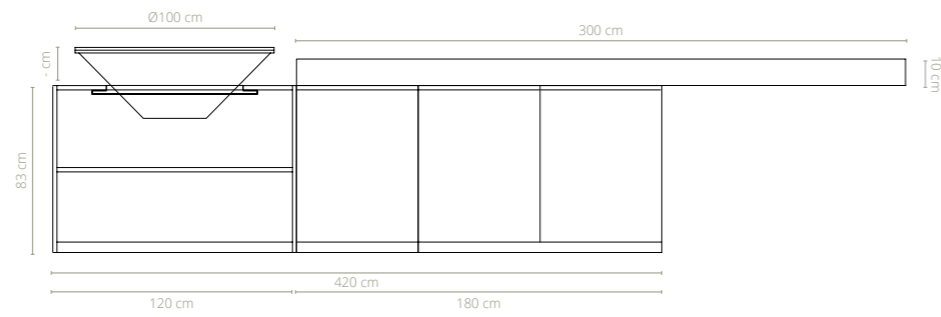

This kitchen island consists of 3 cabinets, an OFYR Plancha and a bar module for 4 to 5 people at perfect seating height. The cooking and bar modules are always placed on opposite ends, either on the outer left or outer right side of the kitchen. The optional integrated sink will always be placed next to the bar module.

SPECIFICATIONS

● PIETRA ANVERSA / GRAPHITE ● PIETRA MILANO / TAUPE

| Materials | Cooking plate | Black steel | Black steel |
|------------|-----------------|-----------------------------------|-----------------------------------|
| | Cone | Black coated steel | Black coated steel |
| | Sink | Stainless steel | Stainless steel |
| | Countertop | Ceramic | Ceramic |
| | Base | Powder coated aluminium | Powder coated aluminium |
| Dimensions | Cooking surface | 0,55 m ² | 0,55 m ² |
| | Cooking plate | Ø98x1.2 cm | Ø98x1.2 cm |
| | Sink | 57x51x23 cm | 57x51x23 cm |
| | Cooking module | 120x65x83 cm | 120x65x54 cm |
| | Cabinets | 180x65x83 cm | 180x65x83 cm |
| | Countertop | 300x65x10 cm | 300x65x10 cm |
| | Total | 420x65x93 cm | 420x65x93 cm |
| Weight | Cooking plate | 56 kg | 56 kg |
| | Cone | 20 kg | 20 kg |
| | Sink | 13.4 kg | 13.4 kg |
| | Countertop | 67 kg | 67 kg |
| | Base | 118 kg | 118 kg |
| | Total | 274,4 kg | 274,4 kg |
| | | With sink cut-out 264.4 kg | With sink cut-out 264.4 kg |

OFYR Cozinha
Sylt OFYR Plancha
Left

OFYR Cozinha
Sylt OFYR Plancha
Left with Sink

OFYR Cozinha
Sylt OFYR Plancha
Right

OFYR Cozinha
Sylt OFYR Plancha
Right with Sink

OFYR Cozinha
Sylt OFYR Plancha
Left

OFYR Cozinha
Sylt OFYR Plancha
Left with Sink