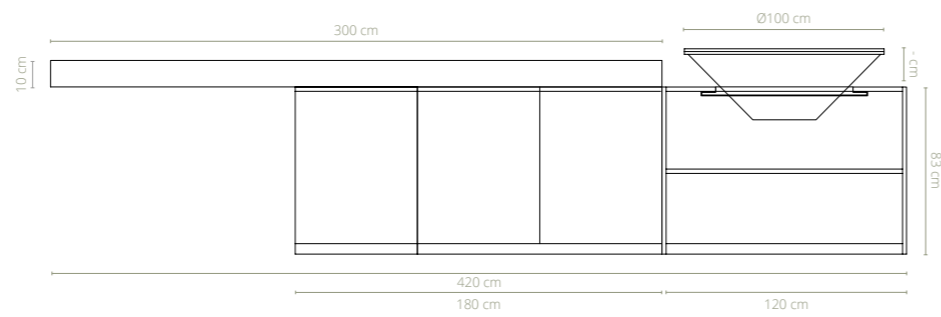

OFYR Cozinha
Sylt OFYR Plancha
Right