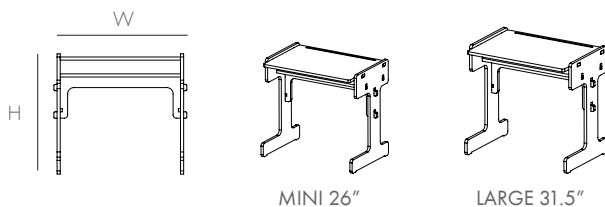

BYOB DESK (BUILD YOUR OWN DESK)

Our new BYOD Desk (Large and Mini) is designed for ease with tool-less assembly. Made from raw $\frac{3}{4}$ " Baltic Birch Plywood and available in two sizes, the Mini Desk is simple to assemble and customizable to no end. Draw on it, paint on it, stain it, cover it with stickers! The design is up to you, truly BYOD.

DIMENSIONS

MINI: H24 W26

LARGE: H28.5 W31.5

AVAILABLE IN

BALTIC BIRCH PLYWOOD

LARGE: BYDS0209

MINI: BYDS0109

DETAILS

- Made from raw 3/4" Baltic Birch Plywood
- Flat packed
- Tool-less assembly
- Unfinished surfaces to draw on/customize
- Made in the USA

NOTES

- See Assembly & Care Instructions for more information