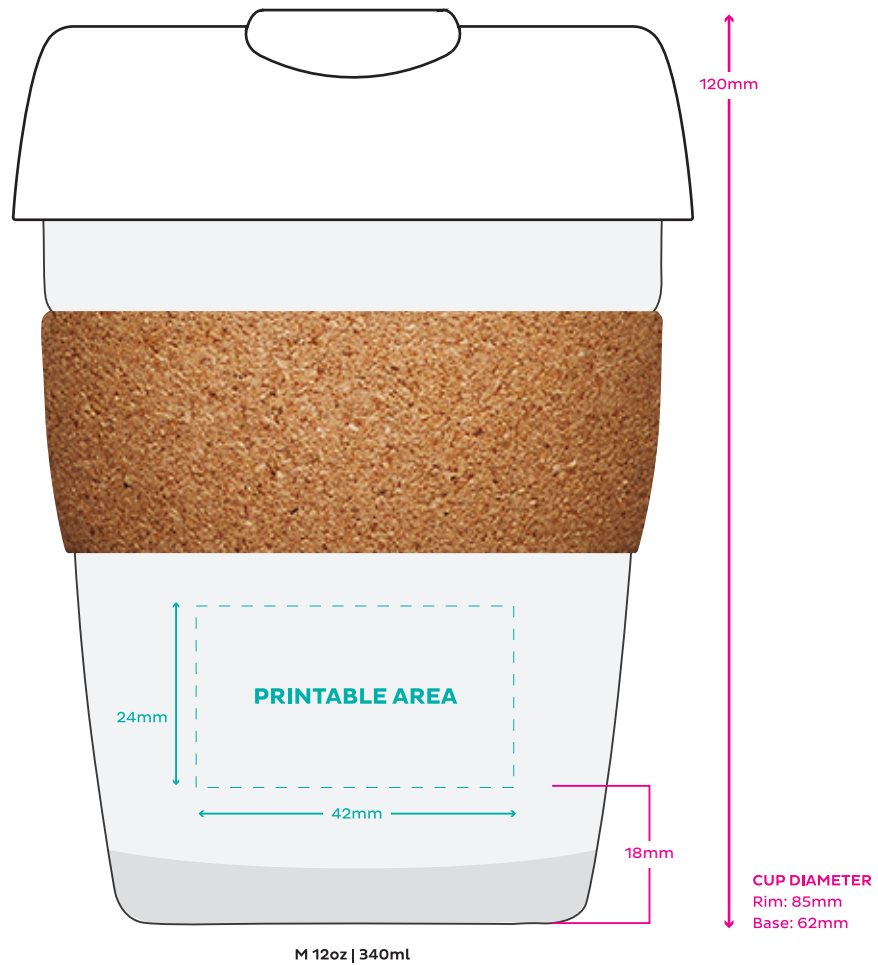

KEEPCUP BREW CORK | TEMPERED GLASS

GLASS PRINT TEMPLATE

| | | |
|--|---------------------------------|--|
| ARTWORK ID: CUSTOMER: | VERSION 1 DD.MM.YY | GUIDELINES <ul style="list-style-type: none">• Up to 2 print colours• Pantone solid coated colours only• 10 point text minimum• 2mm stroke minimum• Artwork and text must be vectorized |
| ARTWORK DETAILS ARTWORK SIZE: W XXmm H XXmm PRINT COLOURS:  | | COLOURWAY Band: Cork Plug: XXX Pantone XXX c Lid: XXX Pantone XXX c |

Template is to scale of artwork size and placement.