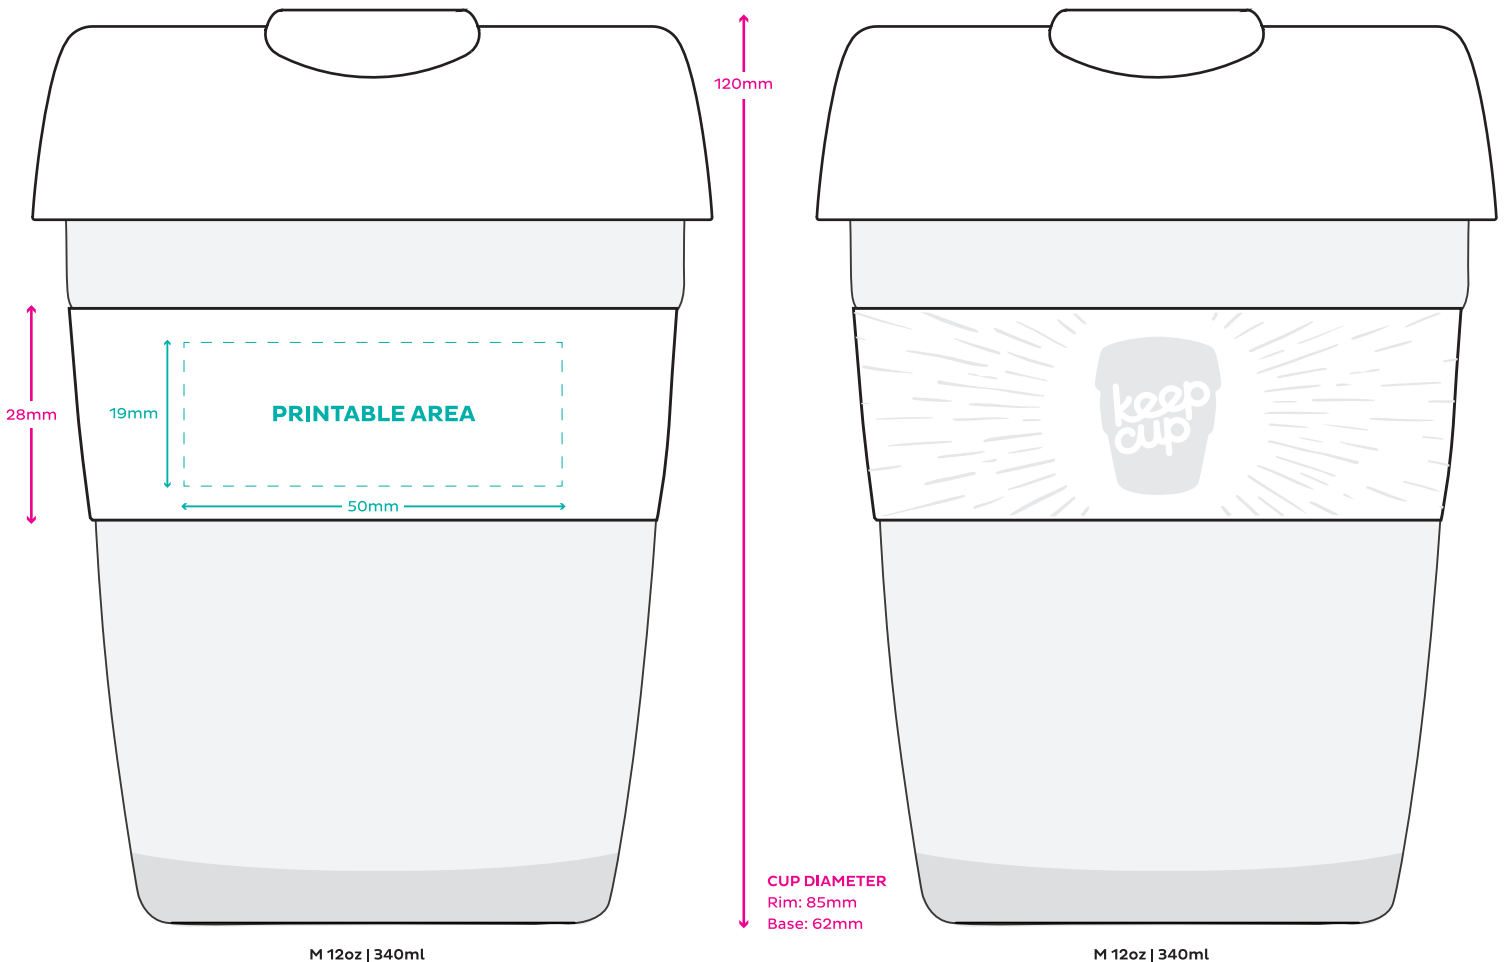

KEEPCUP BREW | TEMPERED GLASS

BAND PRINT TEMPLATE

ARTWORK ID: CUSTOMER:	VERSION 1 DD.MM.YY	GUIDELINES <ul style="list-style-type: none">• Up to 3 print colours• Pantone solid coated colours only• 6 point text minimum• 2mm stroke minimum• Artwork and text must be vectorized
ARTWORK DETAILS BAND COLOUR: XXX Pantone XXX c ARTWORK SIZE: W XXmm H XXmm PRINT COLOURS: 		COLOURWAY Plug: XXX Pantone XXX c Lid: XXX Pantone XXX c Cup: Tempered glass

FRONT

BACK

Template is to scale of artwork size and placement.

Print area is on the opposite side of the debossed KeepCup logo.
The KeepCup logo cannot be removed.