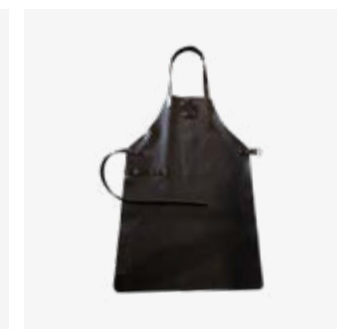

RECOMMENDED ACCESSORIES / EMPFOHLENES ZUBEHÖR

186 | Cooler

208 | Wood Bag

212 | Knife and Fork Set

206 | Oil Can

178 | Leather Apron Black

210 | Cedar Wood Planks