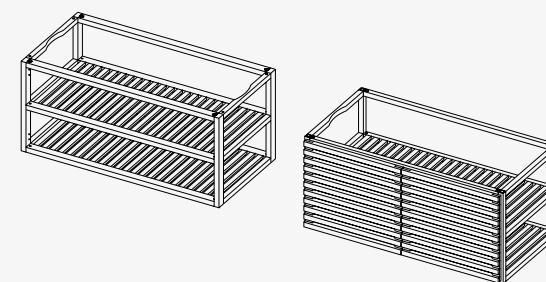

## OFYR STORAGE INSERTS PRO LARGE

**SUITABLE FOR**  
OFYR MISE EN PLACE TABLE 135 PRO  
OFYR KAMADO TABLE 135 PRO BCE

EN

The OFYR Inserts PRO have been specially designed for the various units of the OFYR PRO collection. With these beautifully finished teak inserts you transform the storage space of OFYR furniture into a fully-fledged open or closed cabinet. This way your storage unit will look organised and classy.

- The OFYR Inserts PRO Small can be mounted directly into the furniture.
- It is also possible to mount the inserts outside the furniture and then slide them into the furniture. However, this may cause scratches in the Black models.
- The teakwood is well oiled upon delivery. Oil the insert regularly once it's in use.
- The door is attached with galvanized steel hinges and can be opened manually. The Insert does not contain any locks or handles.

#### SPECIFICATIONS

Material		Teakwood	Teakwood
Dimensions	Storage space 2x	61,5x118,5x24 cm	61,5x118,5x24 cm
	Total	61,5x124,5x56,5 cm	64,5x124,5x56,5 cm
Weight		15,5 kg	21 kg

#### SPEZIFIKATIONEN

Material		Teakholz	Teakholz
Abmessungen	Fachgröße 2x	61,5x118,5x24 cm	61,5x118,5x24 cm
	Gesamt	61,5x124,5x56,5 cm	64,5x124,5x56,5 cm
Gewicht		15,5 kg	21 kg