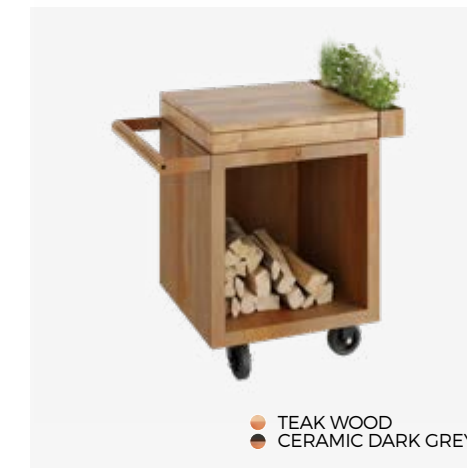

RECOMMENDED ACCESSORIES / EMPFOHLENES ZUBEHÖR

106 | Storage Insert PRO Small

106 | Storage Insert PRO with 1 door Small

186 | Cooler

208 | Wood Bag

212 | Knife and Fork Set

210 | Cedar Wood Planks

OFYR MISE EN PLACE TABLE CORTEN 65 PRO