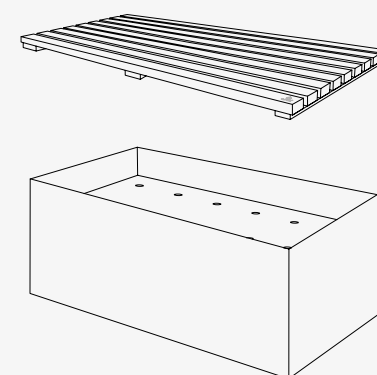

EN

Enjoy your outdoor kitchen even more with the OFYR Garden Bench. This bench has an integrated teak plank that serves as a comfortable seat. It's perfect for taking a break from cooking or for guests to simply sit back and relax.

- 2-seater bench.
- Underneath the seat is a tray with drainage holes. It can be used to store accessories or herbs.
- Protect the teakwood seat by storing it indoors at a dry place. Oil the plank regularly.
- Despite their high-quality coating, the black models are more susceptible to scratches and damage.

DE

Genießen Sie die Momente, die Sie in der Outdoor-Küche verbringen, noch mehr mit der OFYR Garden Bench. Auf dieser Bank können Sie sich entspannt zurücklehnen. Diese Bank hat eine Teakholzfläche die als Sitzgelegenheit dient. So können die Gäste bequem und unbesorgt einen Kochabend am OFYR im Freien genießen.

- Das Möbel bietet 2 Sitzplätze. Wenn Sie die Sitzfläche entfernen, können Sie die Ablagefläche darunter zur Aufbewahrung von Zubehör nutzen.
- Das Teakholz sollte bei Nichtbenutzung am besten Innen gelagert und regelmäßig mit einem Pflanzenöl behandelt werden.
- Schwarze Modelle sind trotz ihrer hochwertigen Beschichtung anfälliger für Kratzer und Beschädigungen. Schwarz beschichteter Stahl erfordert daher mehr Pflege als Corten.