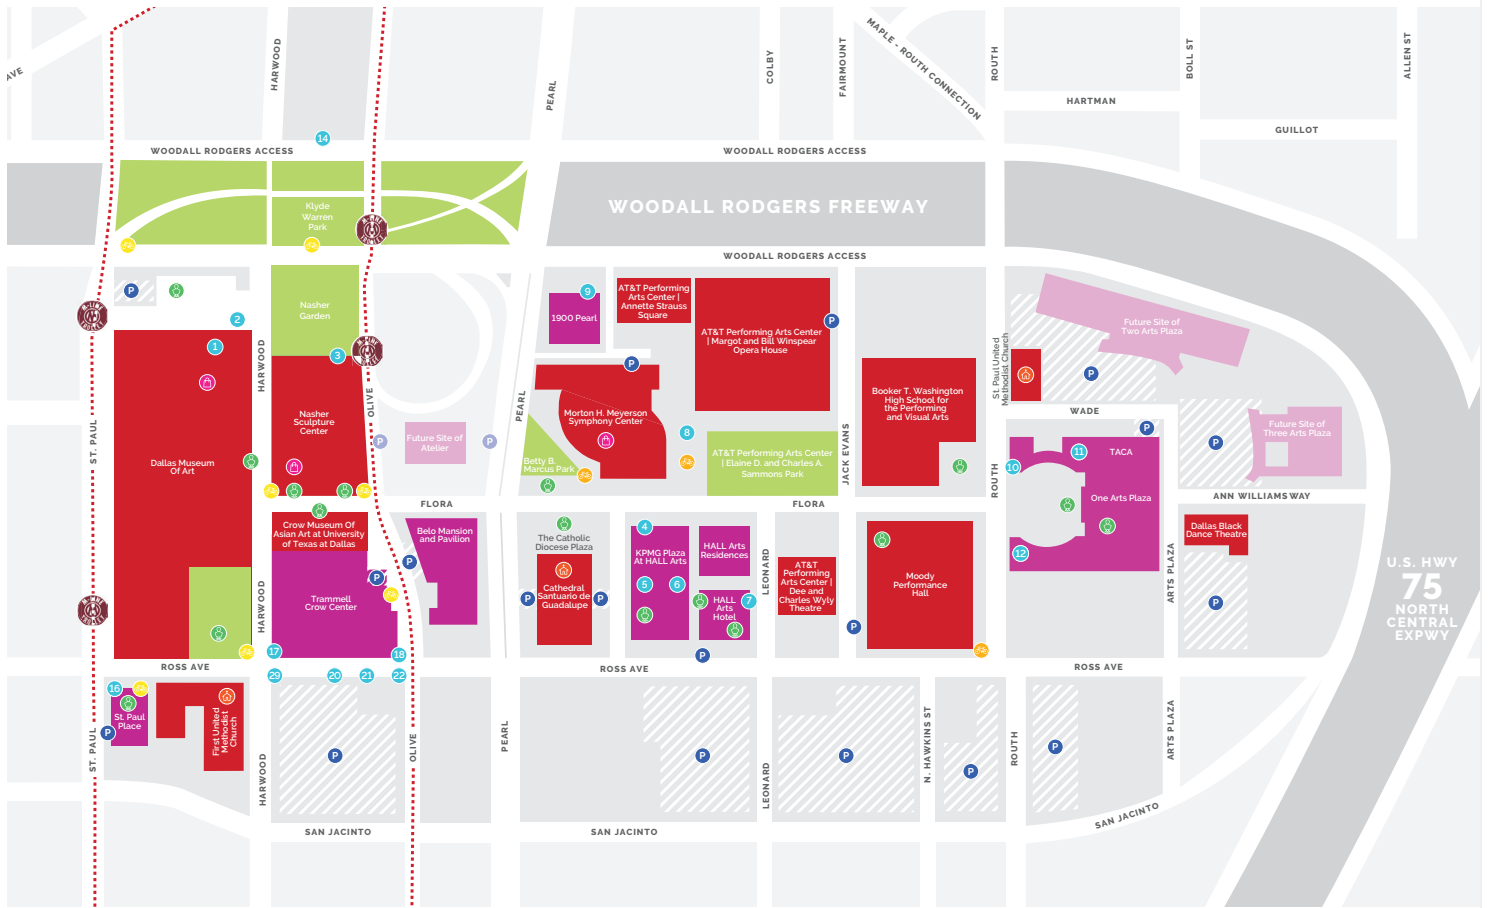

DALLAS ARTS DISTRICT

Pearl/Arts District Station
1 Block South

MAP KEY

- Parking
- Church
- Trolley
- Public Art
- Bike Rack
- Shopping

DINING

- 1 DMA Café
- 2 Socca
- 3 Nasher Café
- 4 Musume
- 5 Akai
- 6 The Artisan
- 7 Ellie's
- 8 Center Café
- 9 Nusr-Et
- 10 Playwright Irish Pub
- 11 Tei-An
- 12 YolK
- 13 Perot Museum Café
- 14 Miriam's Cocina Latina
- 15 Fountain Place Café
- 16 Liberty Deli
- 17 Sloane's Corner
- 18 Royal Blue Grocery
- 19 400 Gradi
- 20 Mendocino Farms
- 21 Southpaw's Grill
- 22 Roti