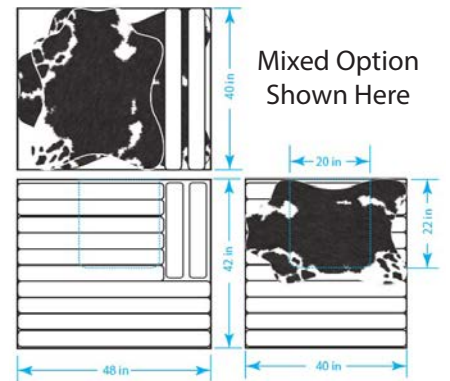

ORDER FULL PALLET DISPLAY

3 Options: Mixed, LG & XL