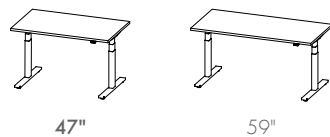

FAMILY

NOTES

- See Assembly & Care Instructions for more information