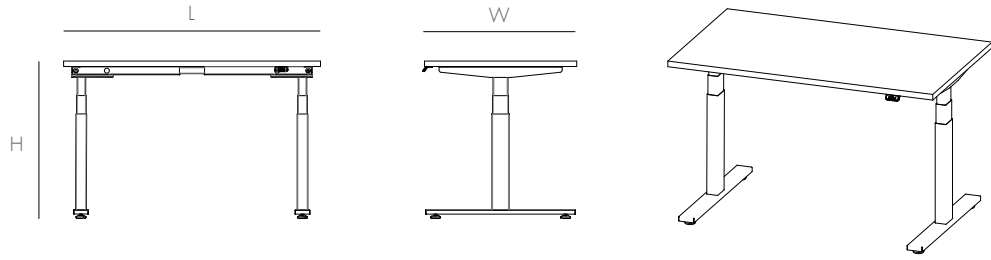

FRAME RISE DESK 47"

Sit now, stand later, or any way you want. Our Frame Rise Desk is a sit stand desk with unlimited flexibility and numerous configurations. Designed with our extensive experience in the workplace realm, our Frame Rise desk offers the reliability of whisper quiet electric lifters that takes you from sitting to standing positions in just a few clicks. Frame Rise is great for growing teams, flexible work spaces, private and home offices. Available in two widths: 47" and 59".

DIMENSIONS

L47.25 W28 H24-49

AVAILABLE IN

NATURAL OAK/BLACK
E1XSS010110

NATURAL OAK/WHITE
E1XSS010111

WALNUT/BLACK
E1XSS010310

WALNUT/WHITE
E1XSS010311

DETAILS

- Designed for growing offices and flexible spaces, our Frame Rise Desk is engineered with the reliability of our Workplace Collection.
- Adjust your table height from 24" to 49" to set your work surface at an ergonomic level whether sitting or standing.
- The Frame Rise Desk supports a range of sitting to standing desk positions, and is suitable for users up to 6'7".
- Its 1" thick wood veneer top is easy to clean and durable for commercial use.
- The steel leg base is powered by dual motor lifters with a low noise level of <50dB, and allows the table to quietly raise or lower at 1.5" per second.
- A minimal digital display pad allows you to quietly adjust the desk height.
- To power the desk, simply plug into a standard 15A outlet. When not in active motion, the desk is built with low standby power consumption.
- Supports up to 250 lbs.