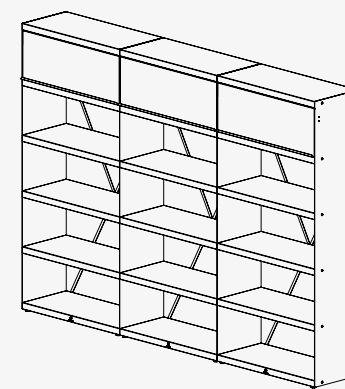

OFYR WOOD STORAGE 300

OFYR WOOD STORAGE CORTEN 300

SKU CODE
WS-300

EAN CODE
3291206168282

EN

The OFYR Wood Storage turns a pile of wood into a decorative wall. Behind the hinged door at the top is a shelf, which is the perfect place for storing tools and accessories. The cabinet is available in 3 sizes and can be linked endlessly, making it adaptable to any outdoor space.

- Only available in Corten.
- The cabinet contains a shelf with a hinged door, where accessories can be stored.
- It is strongly recommended to fix the Wood Storage units to a wall.
- The units can be linked together endlessly.

SPECIFICATIONS

● CORTEN

| | |
|------------------|------------------|
| Material | Corten steel |
| Dimensions | 216x200x45 cm |
| Weight | 235,5 kg |
| Storage capacity | 3 m ³ |

RECOMMENDED ACCESSORIES / EMPFOHLENES ZUBEHÖR

SPEZIFIKATIONEN

● CORTEN

| | |
|-------------------|------------------|
| Material | Corten-Stahl |
| Abmessungen | 216x200x45 cm |
| Gewicht | 235,5 kg |
| Speicherkapazität | 3 m ³ |