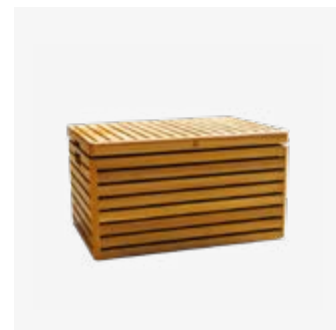

OFYR WOOD STORAGE 300

OFYR WOOD STORAGE CORTEN 300

SKU CODE
WS-300

EAN CODE
3291206168282

EN

The OFYR Wood Storage turns a pile of wood into a decorative wall. Behind the hinged door at the top is a shelf, which is the perfect place for storing tools and accessories. The cabinet is available in 3 sizes and can be linked endlessly, making it adaptable to any outdoor space.

- Only available in Corten.
- The cabinet contains a shelf with a hinged door, where accessories can be stored.
- It is strongly recommended to fix the Wood Storage units to a wall.
- The units can be linked together endlessly.

SPECIFICATIONS

● CORTEN

| | |
|------------------|------------------|
| Material | Corten steel |
| Dimensions | 216x200x45 cm |
| Weight | 235,5 kg |
| Storage capacity | 3 m ³ |

RECOMMENDED ACCESSORIES / EMPFOHLENES ZUBEHÖR