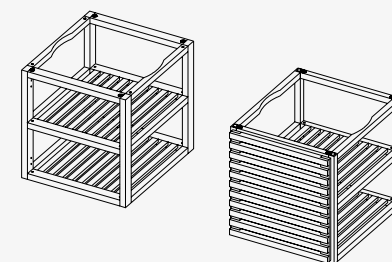

OFYR STORAGE INSERTS PRO SMALL

SUITABLE FOR
OFYR ISLAND 100 PRO
OFYR MISE EN PLACE TABLE 65 PRO
OFYR MISE EN PLACE TABLE 135 PRO
OFYR KAMADO TABLE 65 PRO BGE
OFYR KAMADO TABLE 135 PRO BGE

EN

The OFYR Inserts PRO have been specially designed for the various units of the OFYR PRO collection. With these beautifully finished teak inserts you transform the storage space of OFYR furniture into a fully-fledged open or closed cabinet. This way your storage unit will look organised and classy.

- The OFYR Inserts PRO Small can be mounted directly into the furniture.
- It is also possible to mount the inserts outside the furniture and then slide them into the furniture. However, this may cause scratches in the Black models.
- The teakwood is well oiled upon delivery. Oil the insert regularly once it's in use.
- The door is attached with galvanized steel hinges and can be opened manually. The Insert does not contain any locks or handles.

SPEZIFIKATIONEN

Material		Teakholz	Teakholz
Abmessungen	Fachgröße 2x	61,5x48,5x24 cm	61,5x48,5x24 cm
	Gesamt	61,5x54,5x56,5 cm	64,5x54,5x56,5 cm
Gewicht		8 kg	12,5 kg