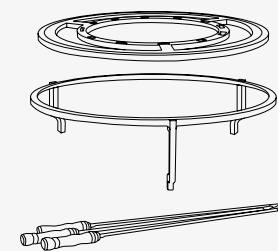

## OFYR BRAZILIAN GRILL SET

EN

Turn your cooking unit into a Brazilian barbecue with the OFYR Brazilian Grill accessories. The complete set consists of a grill ring, 3 skewers and a grill stand, with which you can perfectly combine show cooking with the Brazilian slow cooking method. The grill ring is available as a separate product and can be combined with the grill stand of the Grill Round 100 to prepare all types of food.

- Available for the OFYR 100 and XL.
- The Brazilian Grill Ring must be used in combination with the Grill Round 100 grill stand.
- The V-shaped skewers are strong enough to handle large pieces of meat and vegetables. Juices can easily run down the length of the skewer.
- Store the skewers indoors in a dry place after use.

#### SPECIFICATIONS

		GRILL RING	100	XL
Material	Grill	Black steel	Black steel	Black steel
	Skewers		Stainless steel	Stainless steel
Dimensions	Grill	Ø49x1,2 cm	Ø52x11,5 cm	Ø80x26 cm
	Skewers		105 cm	105 cm
Weight	Grill	5,5 kg	8 kg	12 kg
	Skewers		1 kg	1 kg
	Total	5,5 kg	9 kg	13 kg

#### SPEZIFIKATIONEN

		GRILL RING	100	XL
Material	Grille	Schwarzer Stahl	Schwarzer Stahl	Schwarzer Stahl
	Spießes		Rostfreier Stahl	Rostfreier Stahl
Abmessungen	Grille	Ø49x1,2 cm	Ø52x11,5 cm	Ø80x26 cm
	Spießes		105 cm	105 cm
Gewicht	Grille	5,5 kg	8 kg	12 kg
	Spießes		1 kg	1 kg
	Gesamt	5,5 kg	9 kg	13 kg