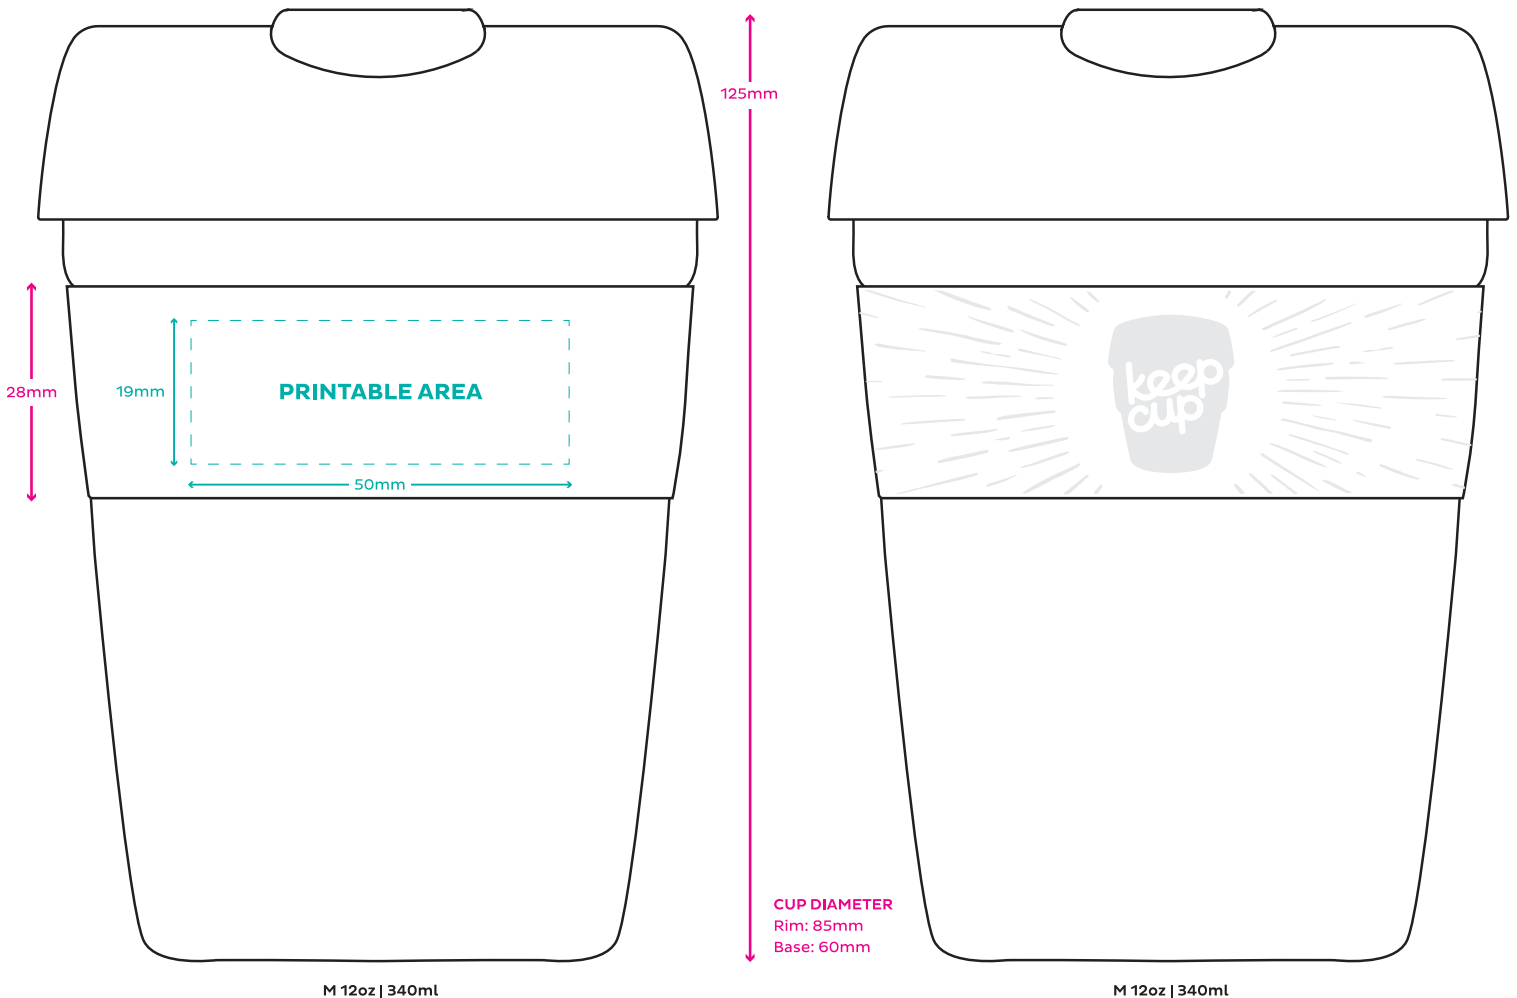

KEEPCUP ORIGINAL | REUSABLE PLASTIC

BAND PRINT TEMPLATE

ARTWORK ID: CUSTOMER:	VERSION 1 DD.MM.YY	GUIDELINES <ul style="list-style-type: none">• Up to 3 print colours• Pantone solid coated colours only• 6 point text minimum• 2mm stroke minimum• Artwork and text must be vectorized
ARTWORK DETAILS BAND COLOUR: XXX Pantone XXX c ARTWORK SIZE: W XXmm H XXmm PRINT COLOURS: 		COLOURWAY Plug: XXX Pantone XXX c Lid: XXX Pantone XXX c Cup: XXX Pantone XXX c

FRONT

BACK

Template is to scale of artwork size and placement.

Print area is on the opposite side of the debossed KeepCup logo.
The KeepCup logo cannot be removed.